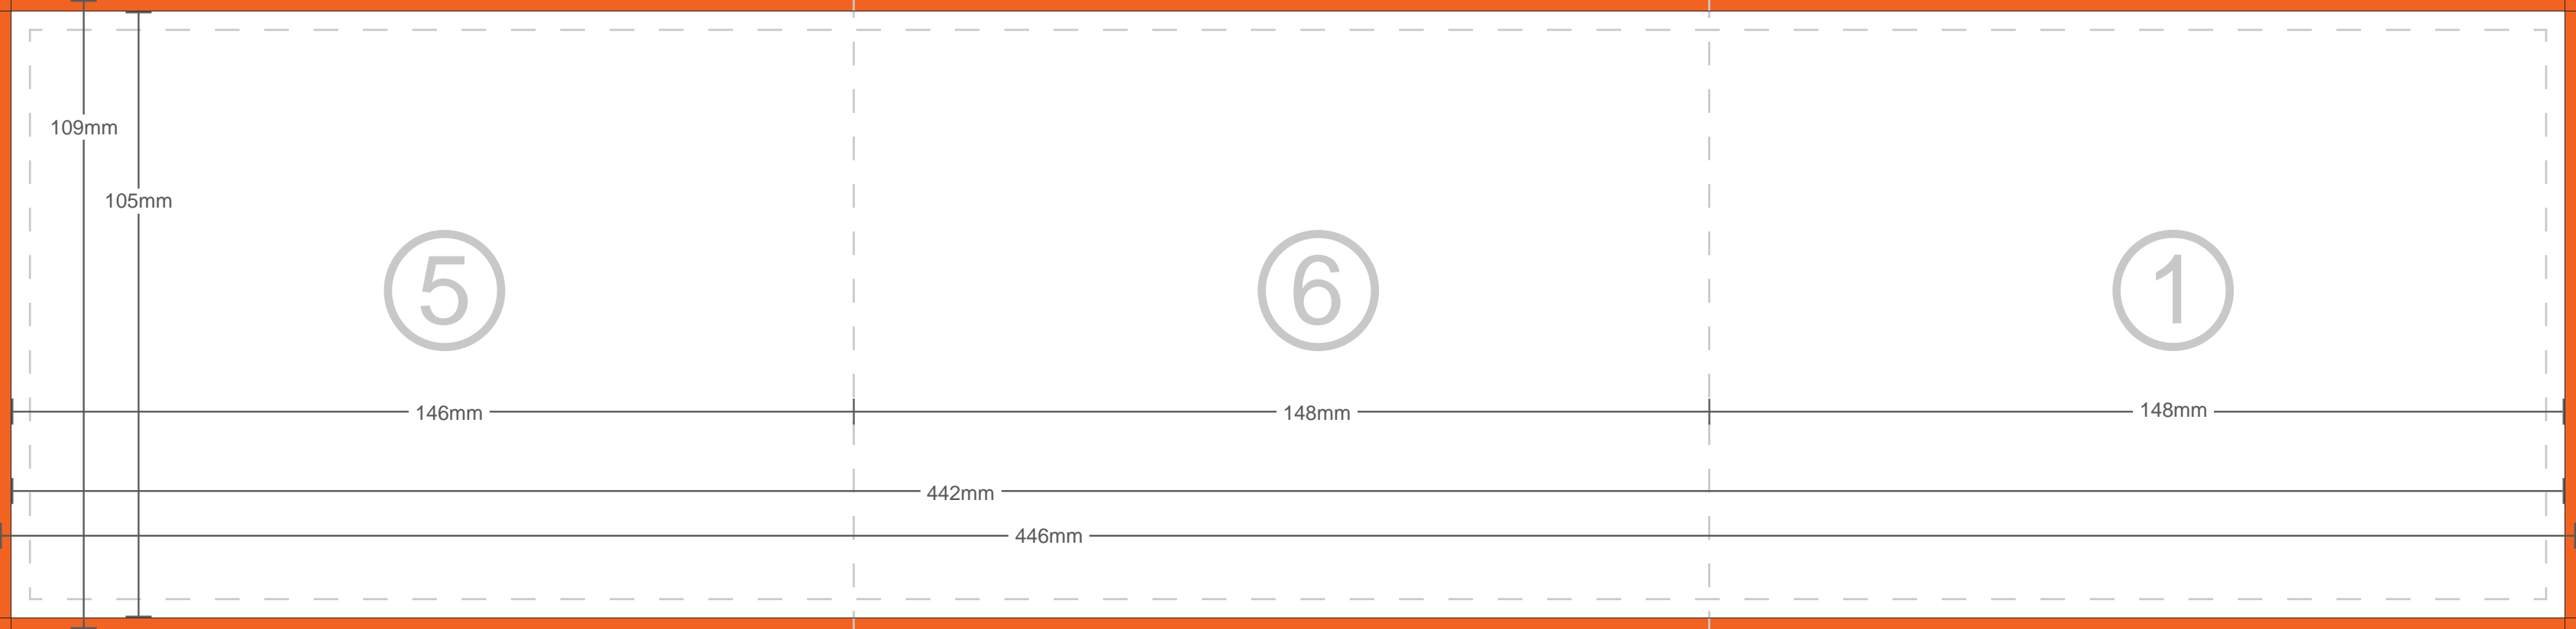

④

105mm

105mm

103mm

313mm

317mm

109mm

The diagram shows a rectangular object with a solid black outline and a dashed black outline inside. The solid outline has a height of 109mm and a width of 152mm. The dashed outline is smaller, with a height of 105mm and a width of 148mm. The dimensions are indicated by solid lines with arrows at the ends, and the values are written in black text. The background is orange.

296mm

300mm

③

148mm

109mm

105mm

⑤

146mm

⑥

148mm

①

148mm

442mm

446mm

109mm

105mm

②

148mm

③

148mm

④

146mm

442mm

446mm