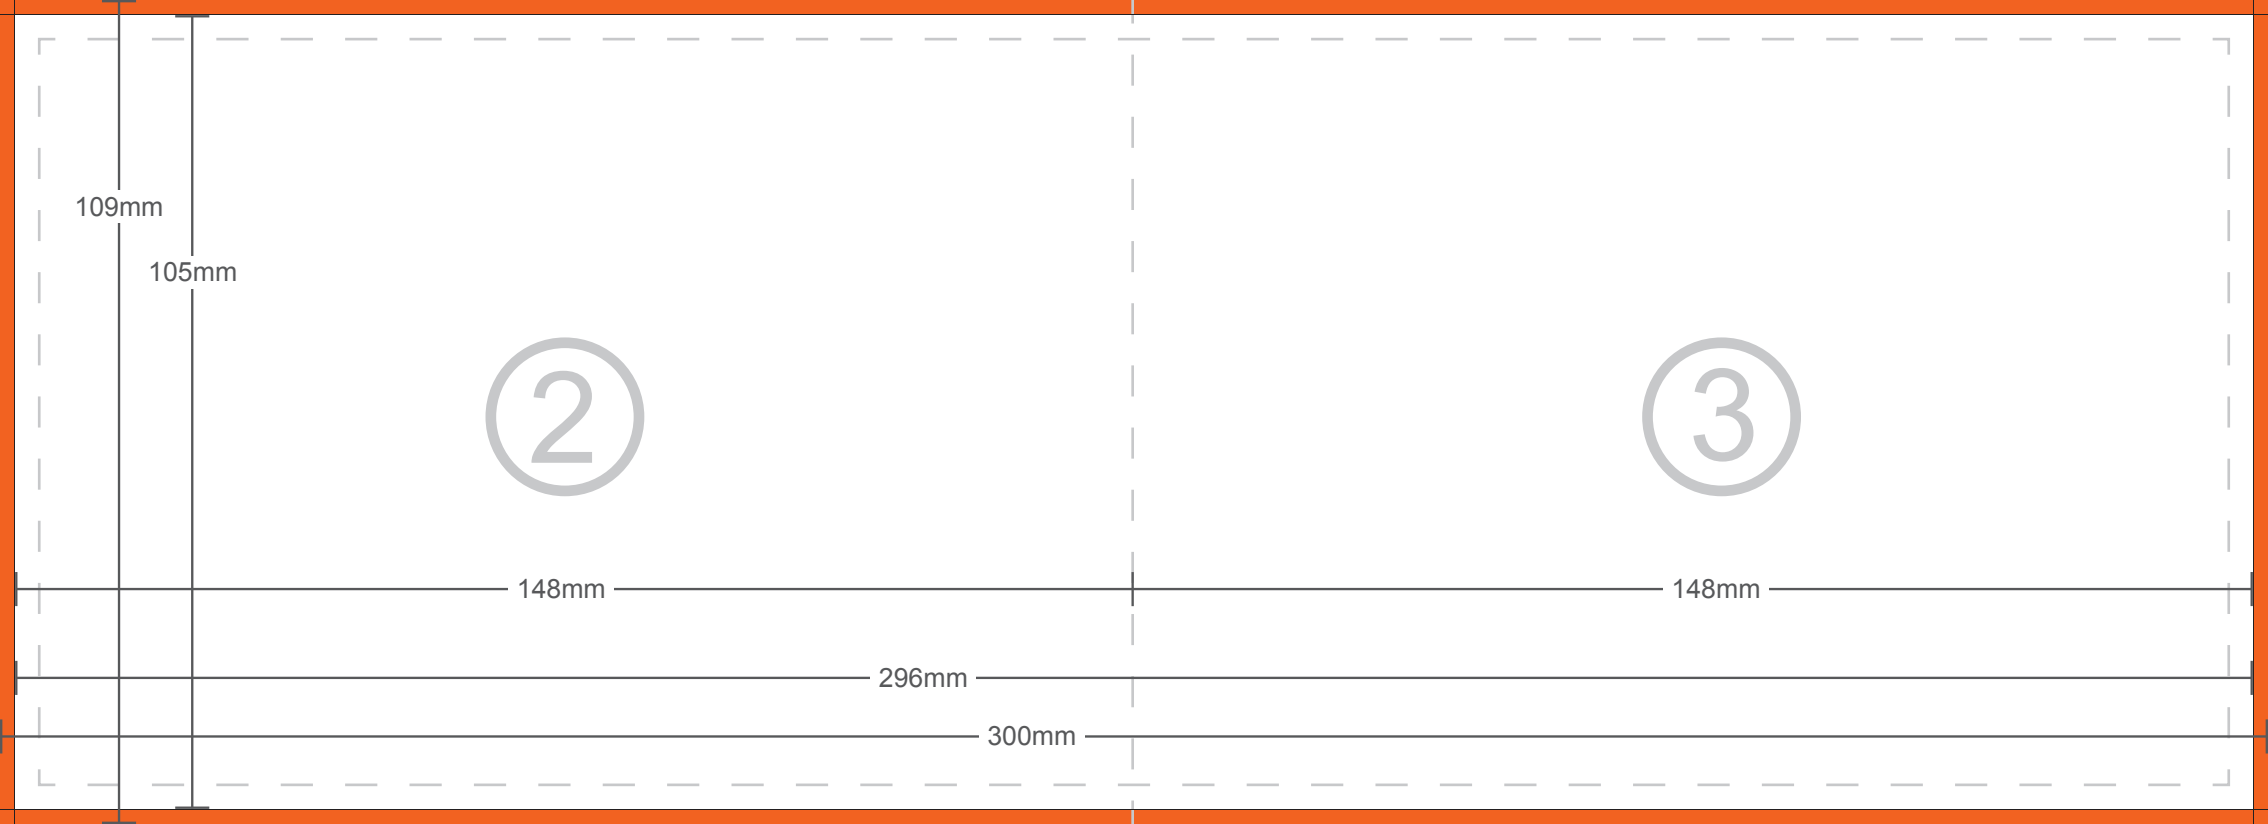

④

105mm

105mm

103mm

313mm

317mm

109mm

The diagram shows a rectangular object with a solid black outline and a dashed black outline inside. The solid outline has a height of 109mm and a width of 152mm. The dashed outline is smaller, with a height of 105mm and a width of 148mm. The dimensions are indicated by solid lines with arrows at the ends, and the values are written in black text. The background is orange.

296mm

300mm

①

148mm

109mm

105mm

②

148mm

296mm

300mm

③

148mm

109mm

105mm

⑤

146mm

⑥

148mm

①

148mm

442mm

446mm

109mm

105mm