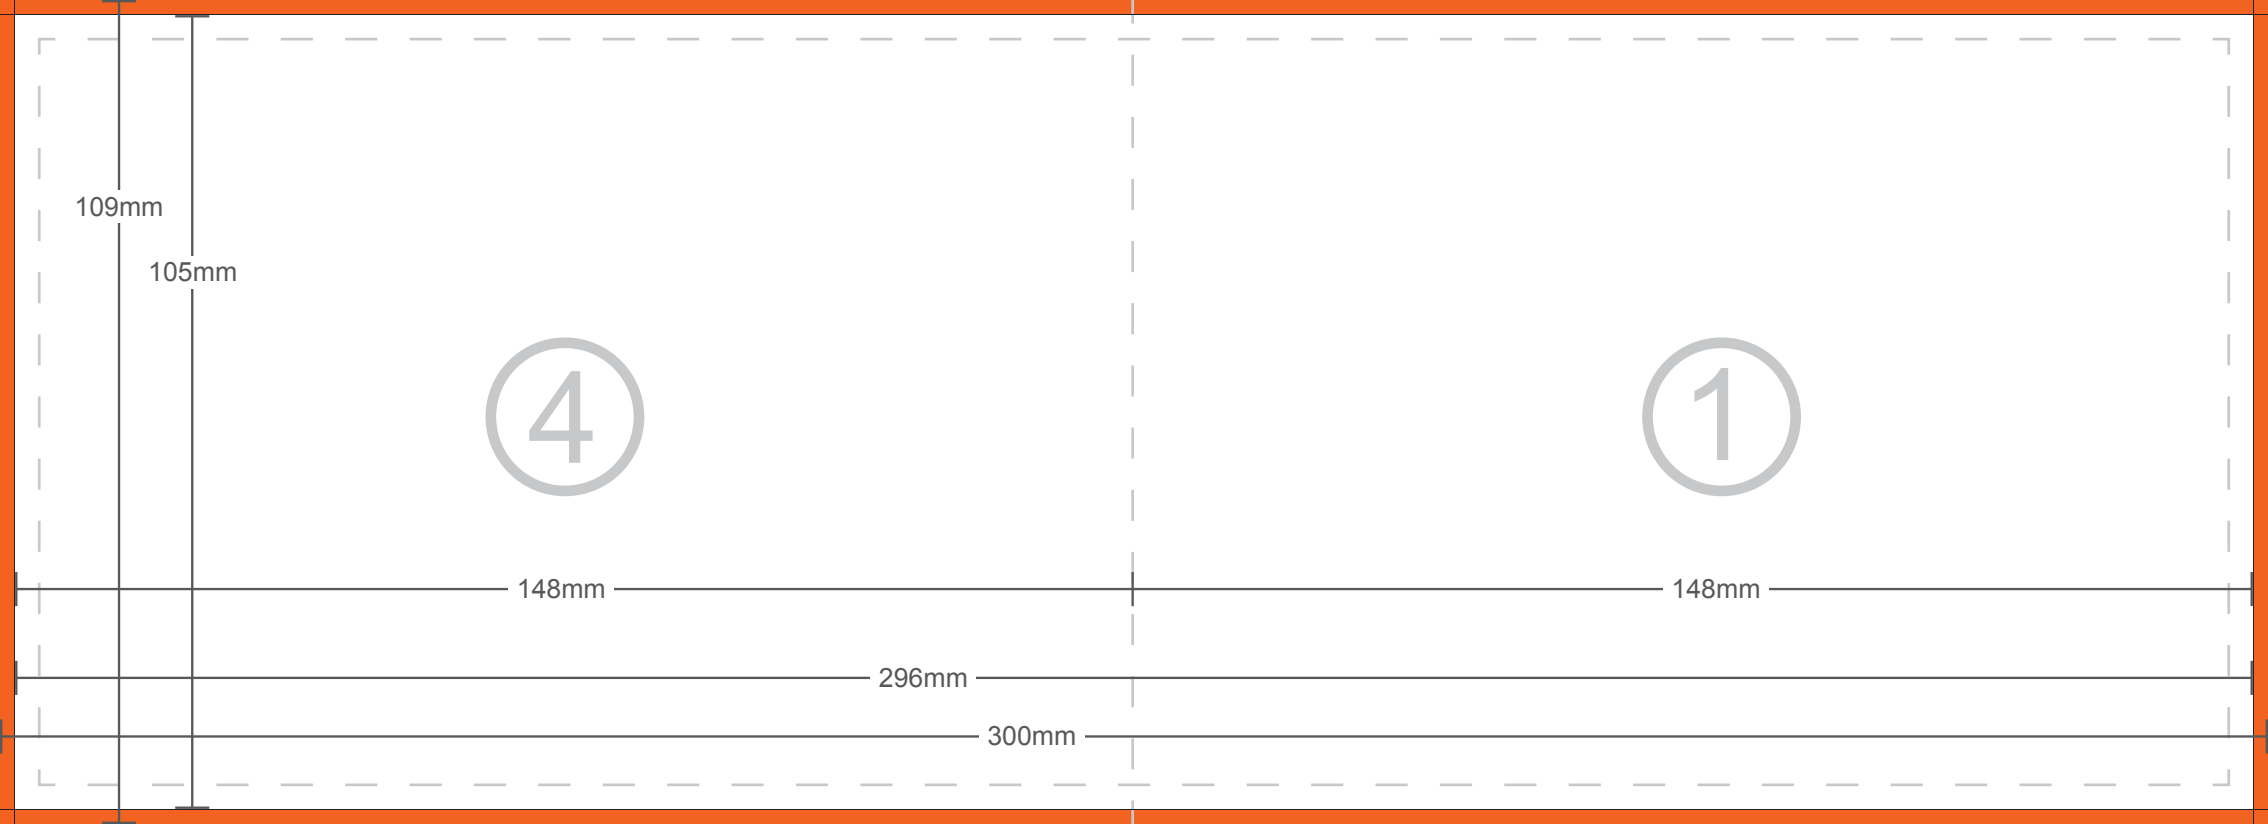

④

105mm

105mm

103mm

313mm

317mm

109mm

The diagram shows a rectangular object with a solid black outline and a dashed black outline inside. The solid outline has a height of 109mm and a width of 152mm. The dashed outline is smaller, with a height of 105mm and a width of 148mm. The dimensions are indicated by solid lines with arrows at the ends, and the values are written in black text. The background is orange.

105mm

②

152mm

148mm

109mm

105mm

④

148mm

296mm

300mm

①

148mm

109mm

105mm

②

148mm

⑥

148mm

①

148mm

442mm

446mm

109mm

105mm